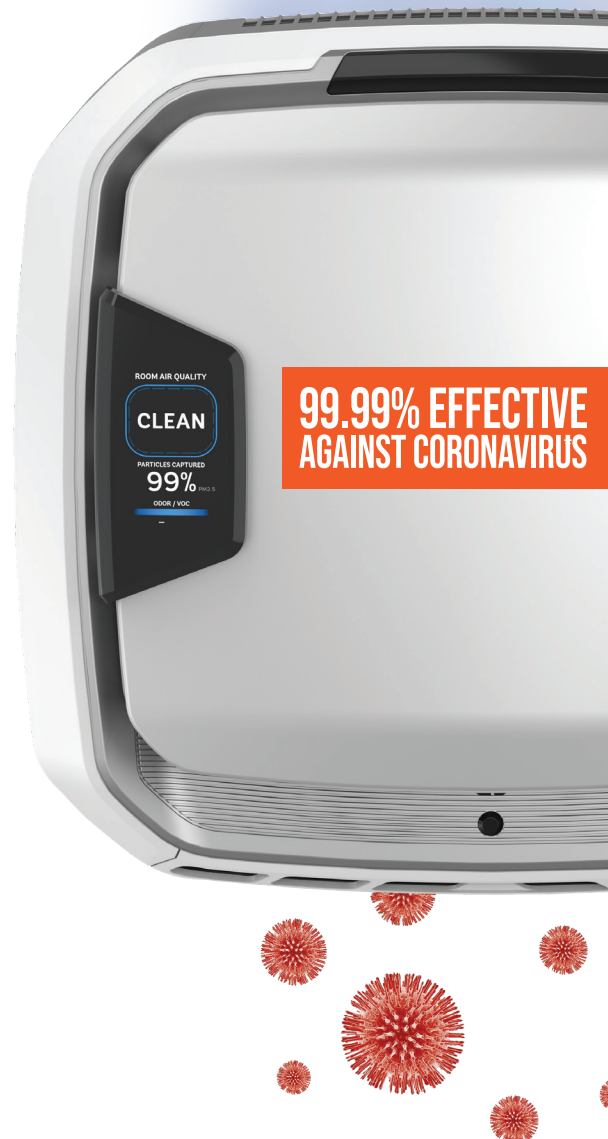

MAXIMUM VIRUS PROTECTION

AeraMax[®] Pro air purifiers remove airborne contaminants, including coronavirus, using a combination of smart and integrated technologies – **only from Fellowes.**

For months, the CDC, ASHRAE, and 'healthy building' scientific advocates have recommended portable air cleaners using HEPA filtration for protection against SARS-Cov-2. Fellowes AeraMax Pro air purifiers' four-stage True HEPA filtration system proved to be effective in reducing the aerosolized airborne concentration of Human Coronavirus 229E in a test chamber, reaching 99.99% airborne reduction within one hour of operation.

"Typically, single-strand RNA envelope viruses (e.g. common cold coronavirus 229E, etc.) are used as a surrogate for SARS CoV-2 to study the antiviral effect of a specific device."

Dr. Rajiv Sahay, Director of Environmental Diagnostics Laboratory at Pure Air Control Services based in Clearwater, Florida

Visit [Fellowes.com/air](https://www.fellowes.com/air) for complete test documentation

Why Fellowes Air Purifiers? It Starts with Great Filtration

The four-stage filtration process uses the following proven methods to effectively clean the air:

1. Pre-Filter
Captures large particles

2. Active Carbon Filter
Adsorbs odors and Volatile Organic Compounds (VOCs)

4. PlasmaTrue™ Bipolar Ionizer
Improves capture efficiency

3. True HEPA Filter
Captures particles as small as 0.3 microns