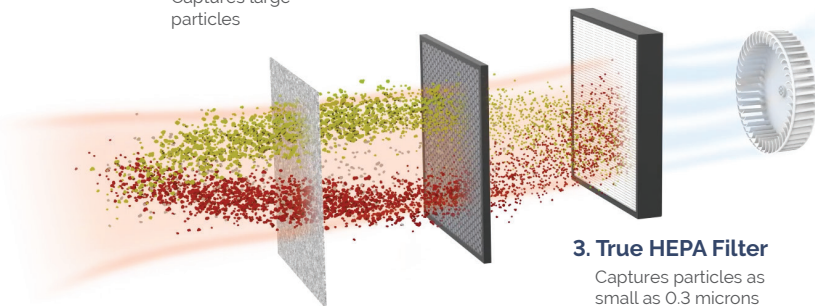

"Typically, single-strand RNA envelope viruses (e.g. common cold coronavirus 229E, etc.) are used as a surrogate for SARS CoV-2 to study the antiviral effect of a specific device."

Dr. Rajiv Sahay, Director of Environmental Diagnostics Laboratory at Pure Air Control Services based in Clearwater, Florida

Visit [Fellowes.com/air](https://www.fellowes.com/air) for complete test documentation

Why Fellowes Air Purifiers? It Starts with Great Filtration

The four-stage filtration process uses the following proven methods to effectively clean the air:

1. Pre-Filter
Captures large particles

2. Active Carbon Filter
Adsorbs odors and Volatile Organic Compounds (VOCs)

4. PlasmaTrue™ Bipolar Ionizer
Improves capture efficiency

3. True HEPA Filter
Captures particles as small as 0.3 microns